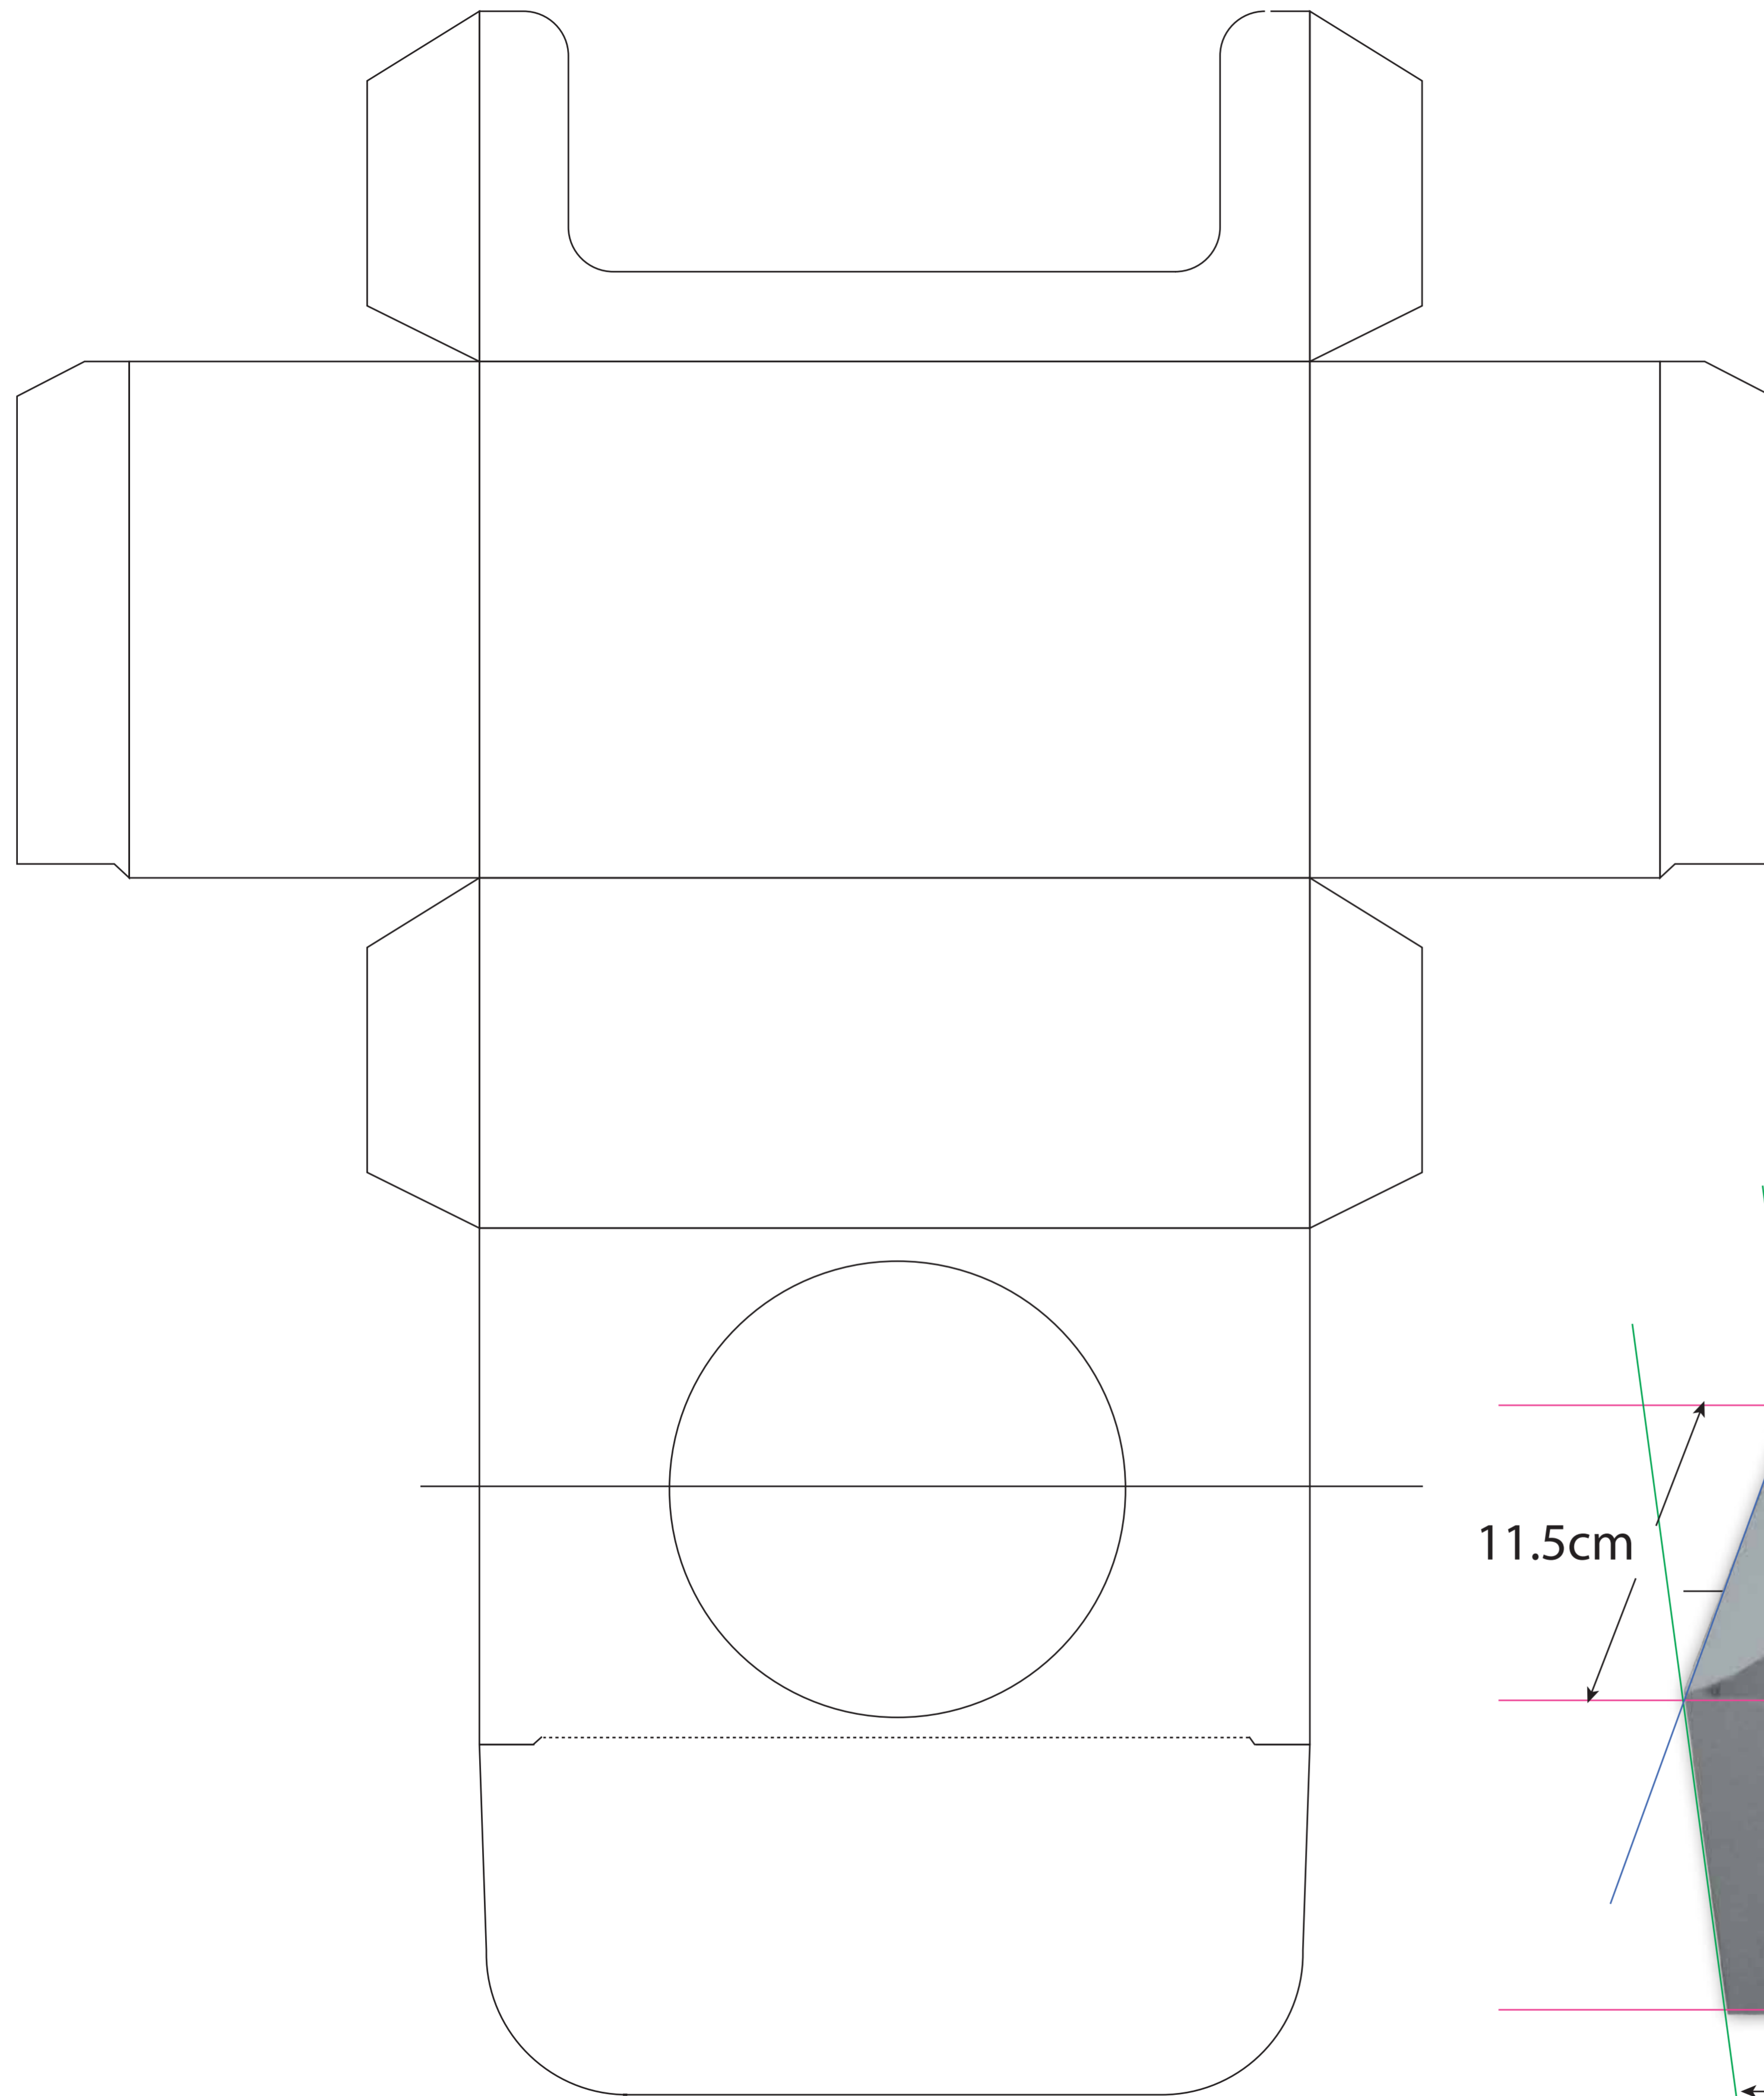

# Prudence

DISPENSER CONTAINS 18 WEDGE PACKS

SIZES: (18.5x11.5X 7.8)cm

KEY LINE

DISPENSER CLOSED

SIDE A

SIDE B

11.5cm

7.8cm

18.5cm

DISPENSER OPEN CARRYING 18 WEDGE PACKS