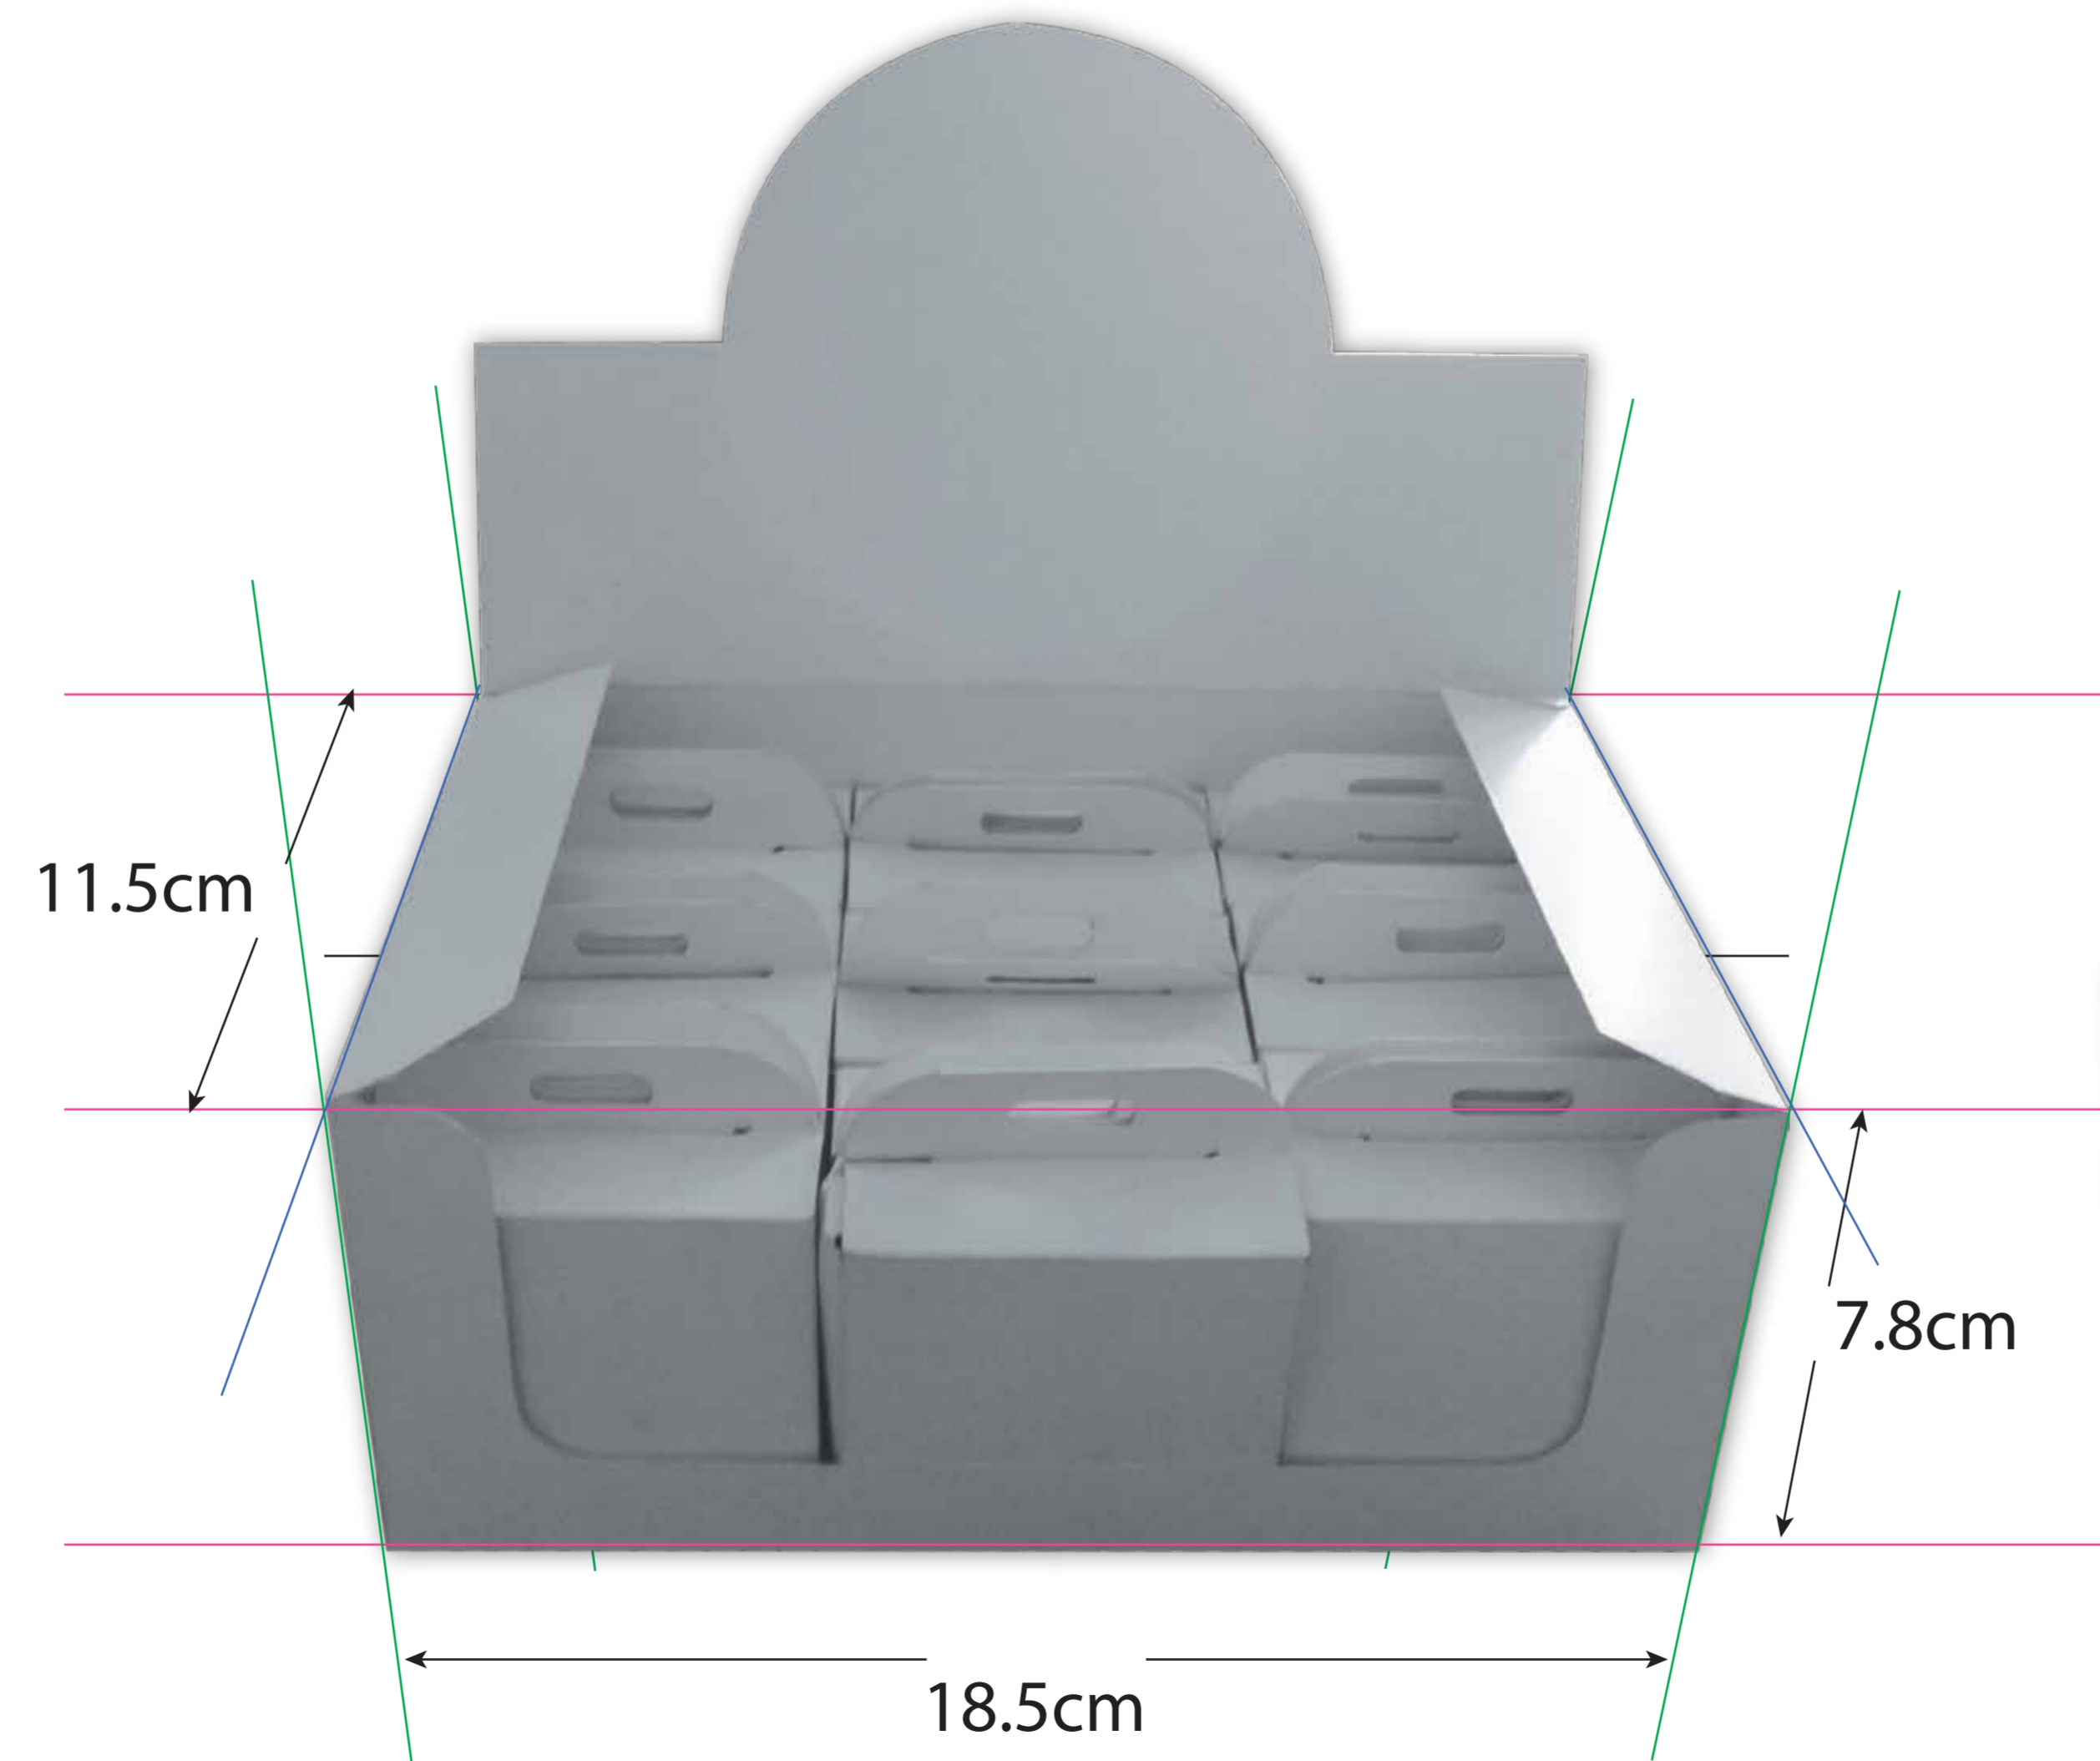

# Prudence

DISPENSER CONTAINS 18 WEDGE PACKS

SIZES: (18.5x11.5X 7.8)cm

KEY LINE

DISPENSER CLOSED

SIDE A

SIDE B

11.5cm

7.8cm

18.5cm

DISPENSER OPEN CARRYING 18 WEDGE PACKS