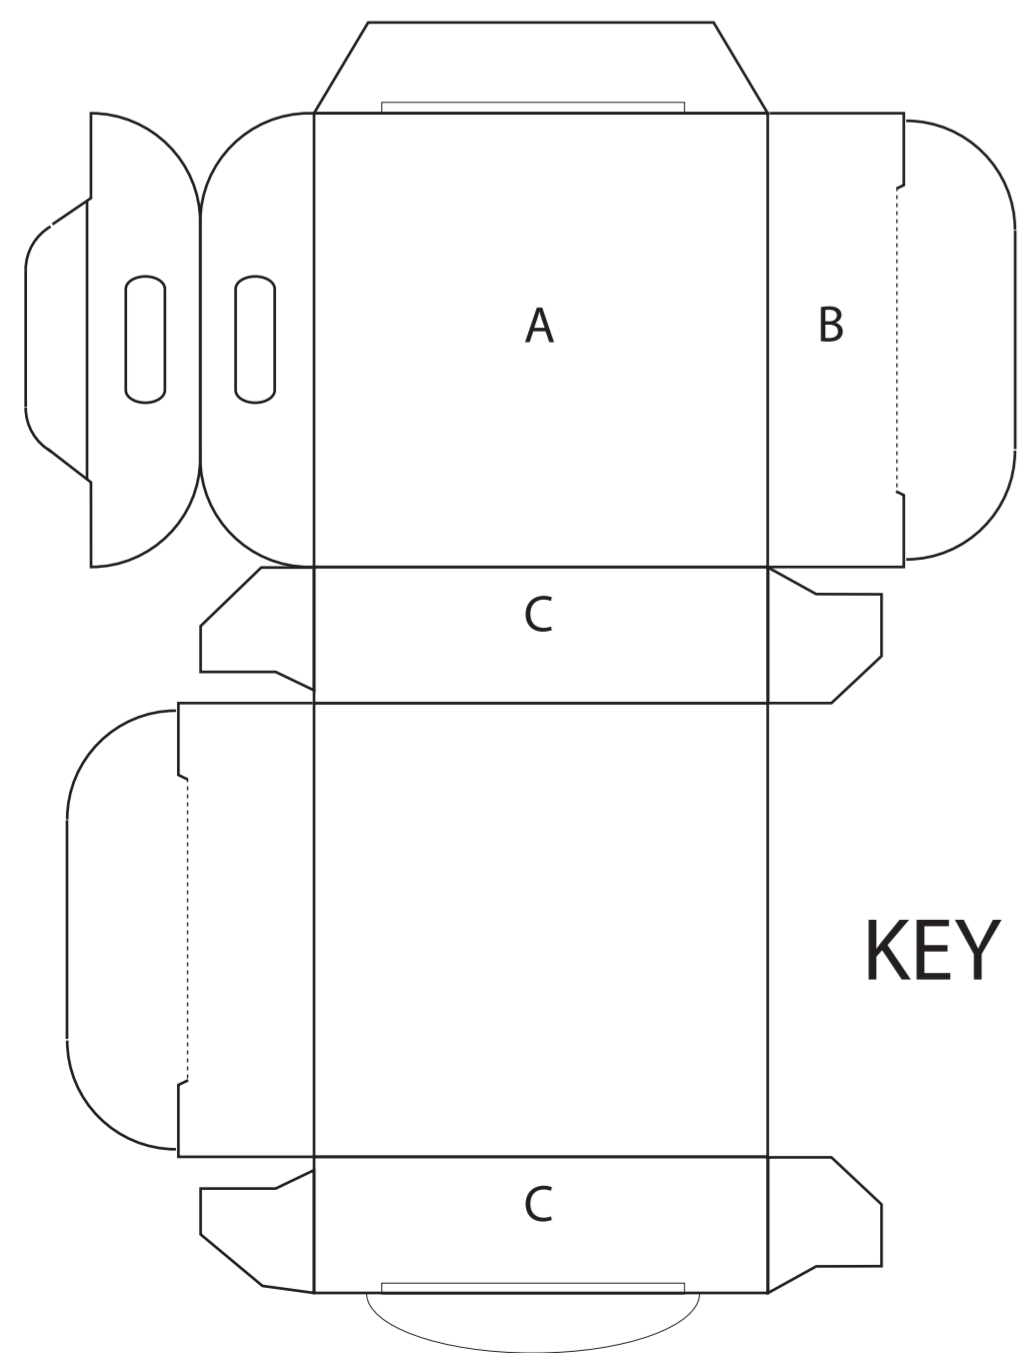

Prudence

WEDGE PACKS (SELF LOCKING)

- SIZES:** A. (6x6)cm
B. (6x1.8)cm
C. (6x1.8)cm

KEY LINE

CONTAINS 4 CONDOMS

WEDGE PACK FRONT ELEVATION

SIDE A

SIDE B