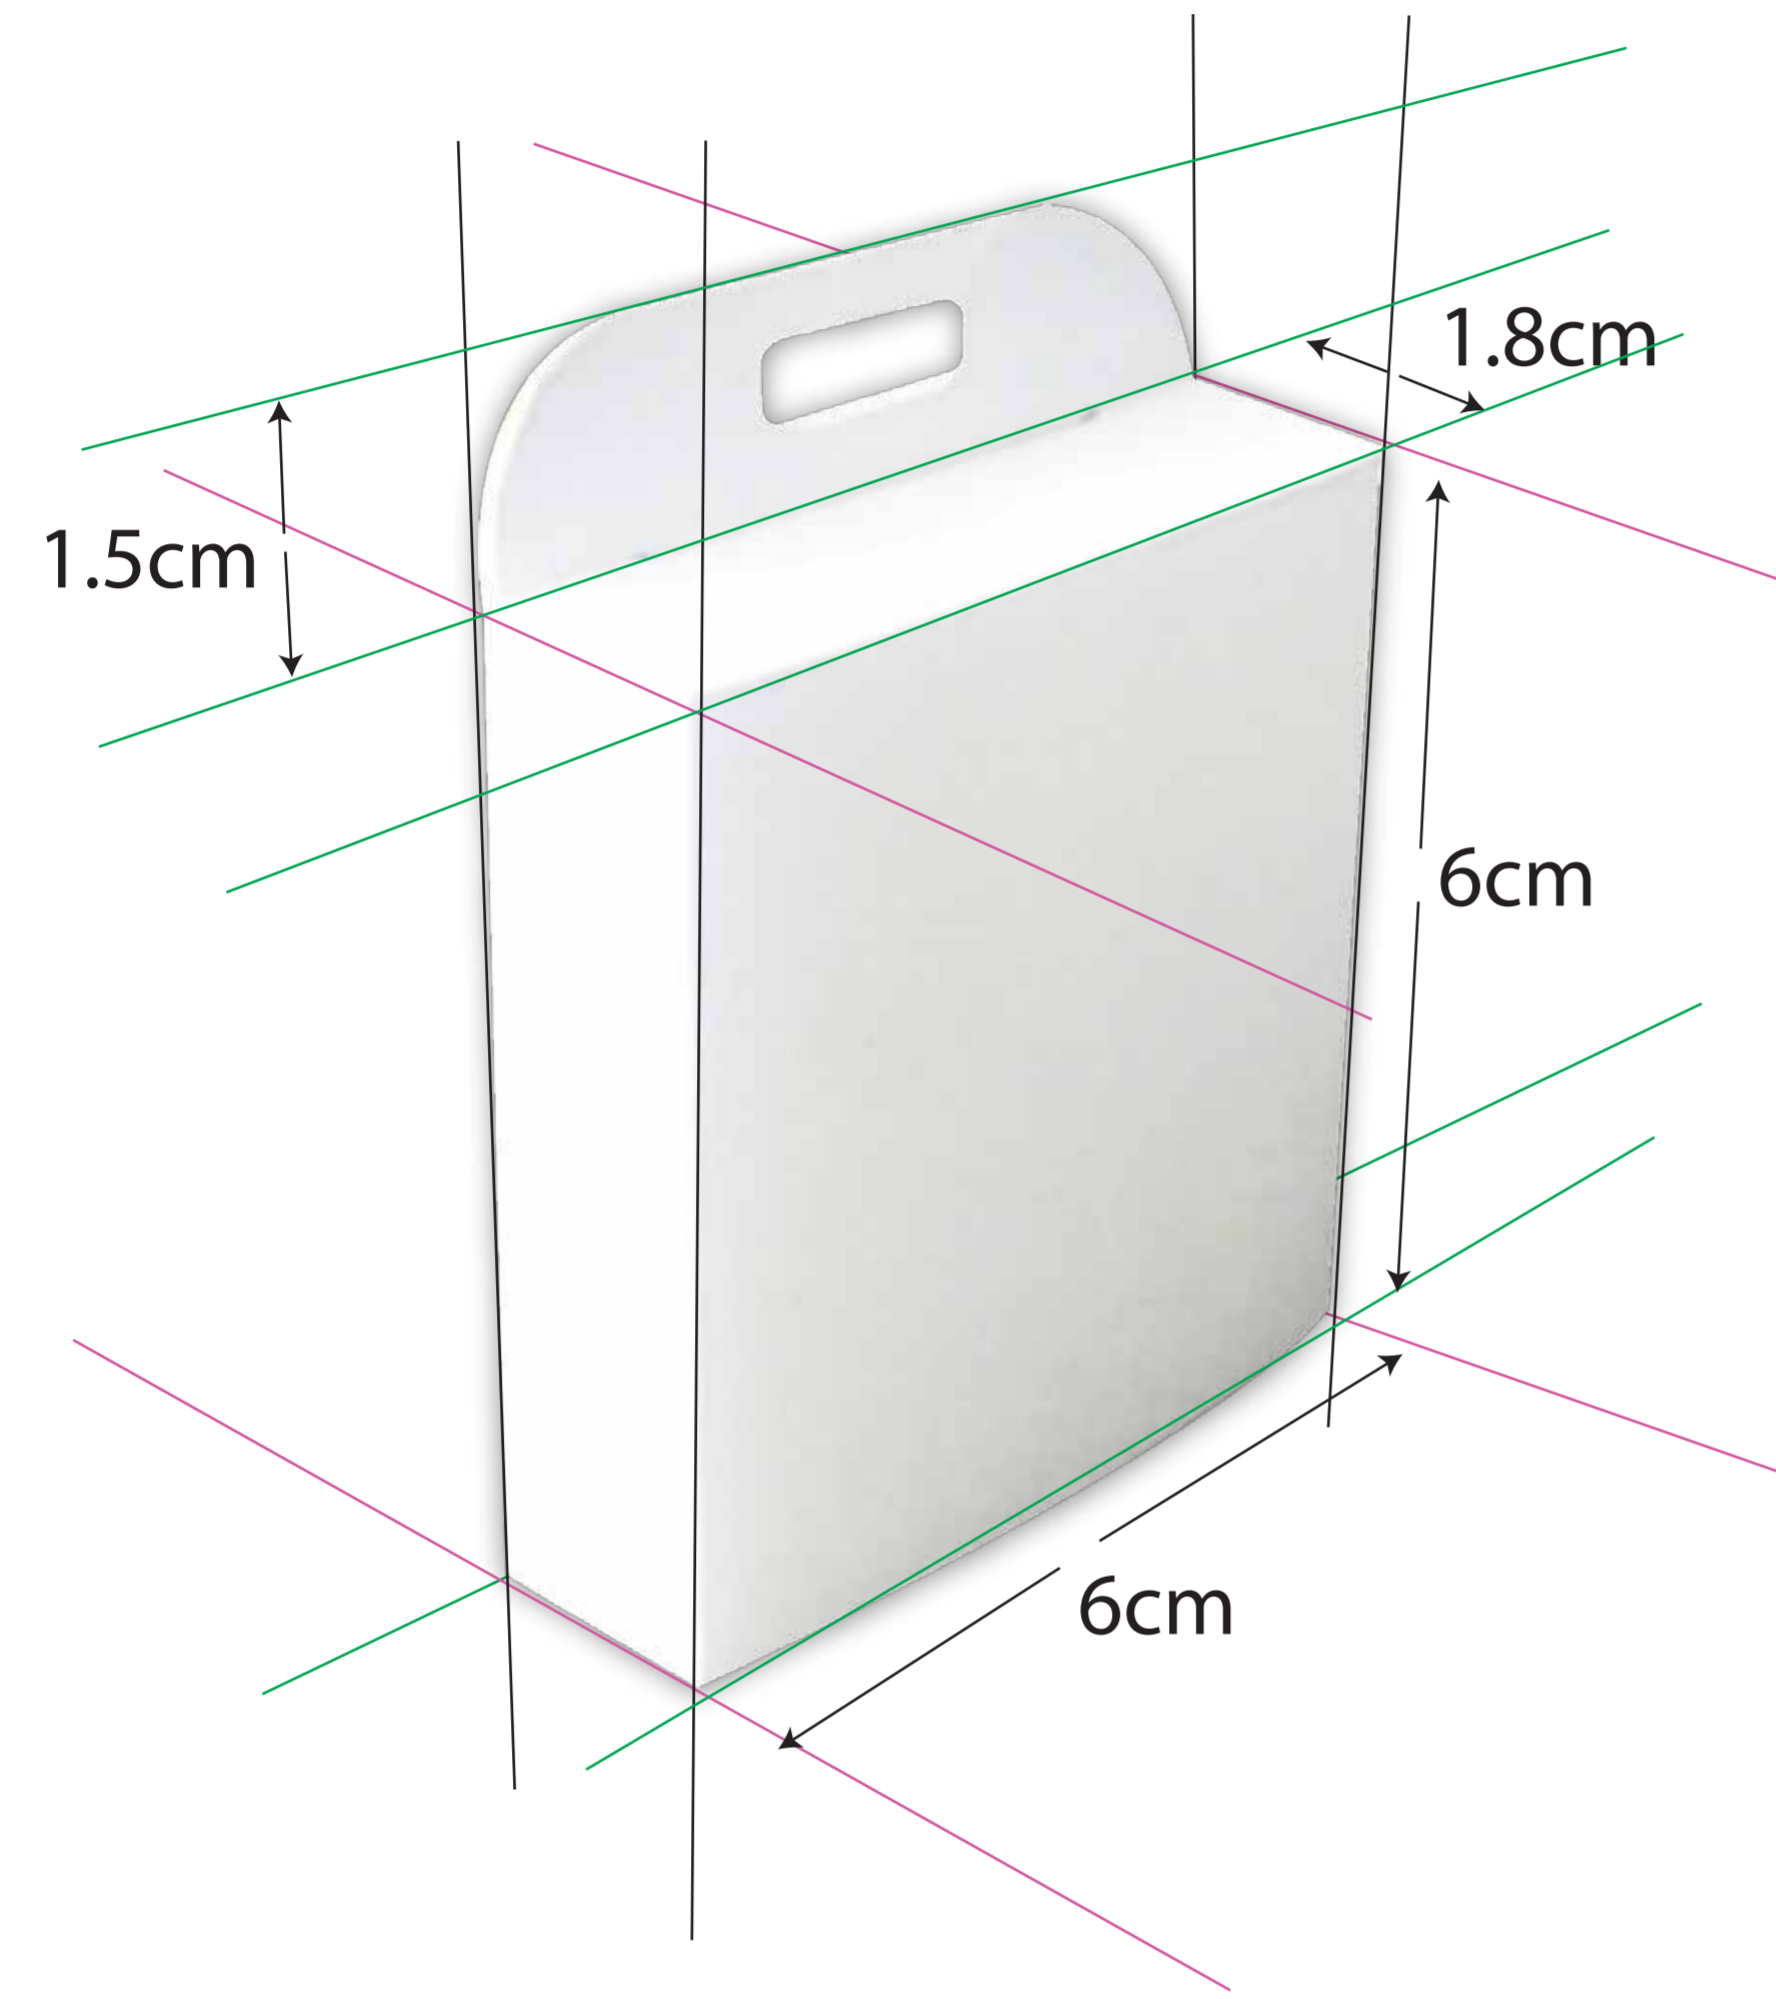

Prudence

WEDGE PACKS (SELF LOCKING)

- SIZES:** A. (6x6)cm
B. (6x1.8)cm
C. (6x1.8)cm

KEY LINE

CONTAINS 4 CONDOMS

WEDGE PACK FRONT ELEVATION

SIDE A

SIDE B